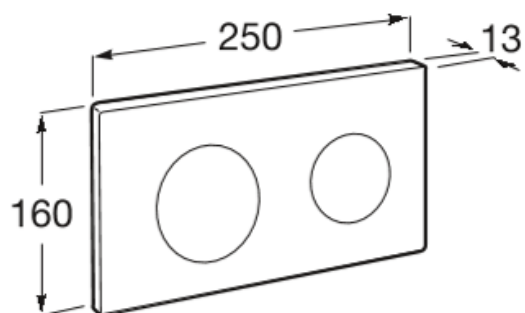

DUPLO ONE**PL10 (DUPLO ONE) - Dual flush operating plate
for concealed cistern (Matt finish)**

DIMENSIONS

Length 250 mm
Height 160 mm

COLOURS AND FINISHES

PRICE (VAT INCLUDED)

£84.08

TECHNICAL DRAWINGS

**FEATURES**